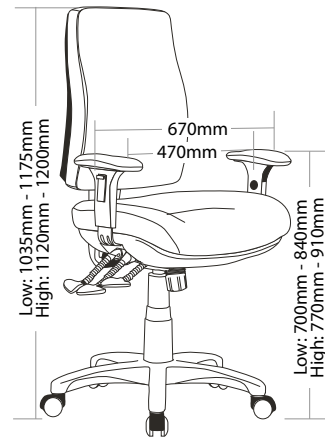

R1 TASK SEATING

SPIRAL

FEATURES

- » Adjustable seat height
- » Adjustable back height (ratchet)
- » Adjustable back and seat angle
- » Adjustable weight tension
- » Optional adjustable arms
- » Moulded seat and back foam
- » Mega big boy seat
- » Not available with drafting and seat slider
- » 3 lever ergonomic heavy duty mechanism
- » 700mm black nylon base
- » Available in local fabrics
- » AFRDI tested to level 6
- » Suitable for indoor use only
- » 7 year warranty
- » Weight limit is 140kg

INDOOR USE ONLY

SPIRAL

SPIRAL-C

SPIRAL TASK SEATING

SPIRAL

SPIRAL-C

BACK VIEW