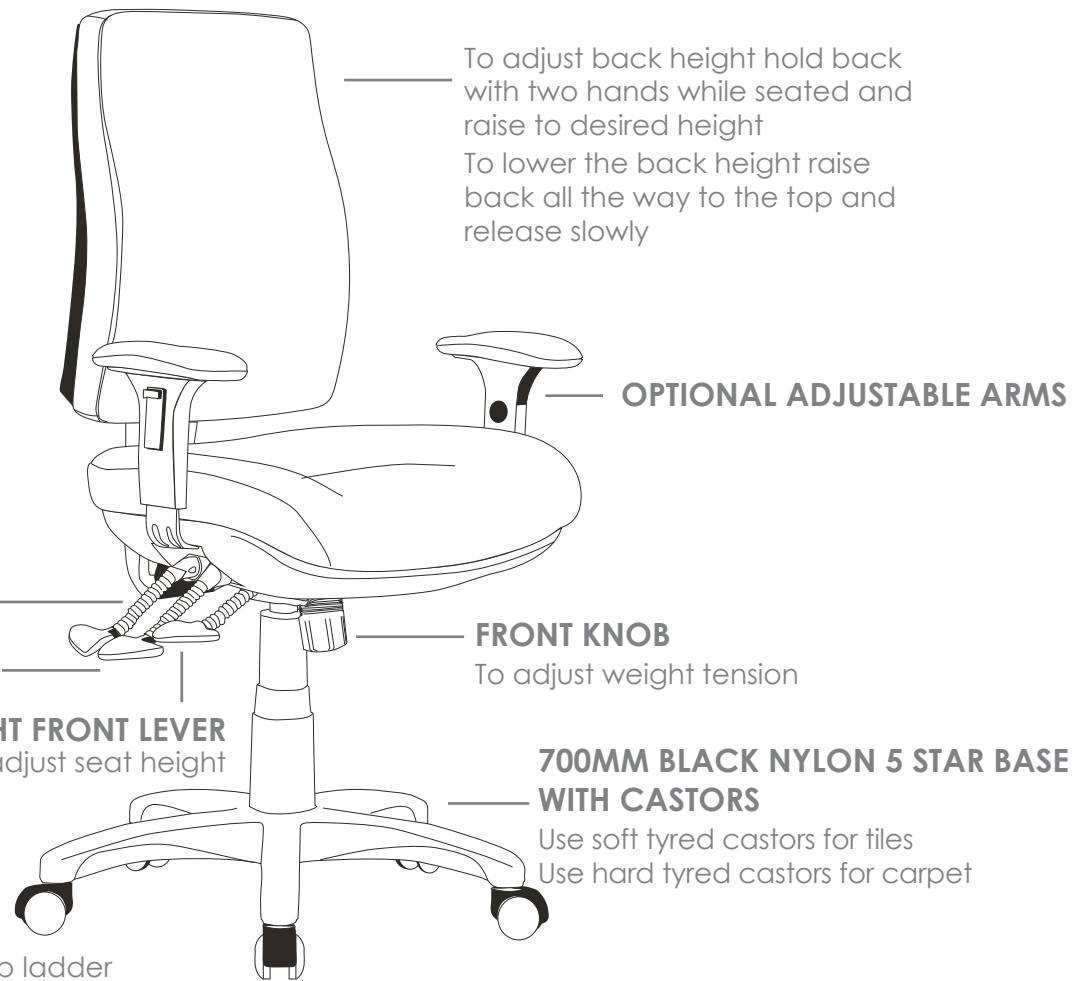

R1 TASK SEATING

SPIRAL

FEATURES

- » Adjustable seat height
- » Adjustable back height (ratchet)
- » Adjustable back and seat angle
- » Adjustable weight tension
- » Optional adjustable arms
- » Moulded seat and back foam
- » Mega big boy seat
- » Not available with drafting and seat slider
- » 3 lever ergonomic heavy duty mechanism
- » 700mm black nylon base
- » Available in local fabrics
- » AFRDI tested to level 6
- » Suitable for indoor use only
- » 7 year warranty
- » Weight limit is 140kg

INDOOR USE ONLY

SPIRAL

SPIRAL-C

SPIRAL TASK SEATING

SPIRAL

SPIRAL-C

BACK VIEW