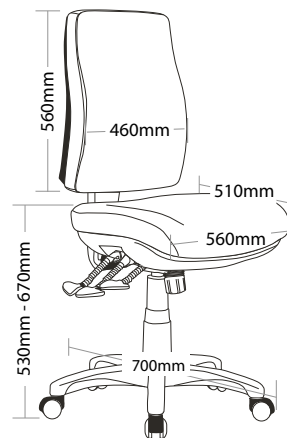

R1 TASK SEATING

SPIRAL

FEATURES

- » Adjustable seat height
- » Adjustable back height (ratchet)
- » Adjustable back and seat angle
- » Adjustable weight tension
- » Optional adjustable arms
- » Moulded seat and back foam
- » Mega big boy seat
- » Not available with drafting and seat slider
- » 3 lever ergonomic heavy duty mechanism
- » 700mm black nylon base
- » Available in local fabrics
- » AFRDI tested to level 6
- » Suitable for indoor use only
- » 7 year warranty
- » Weight limit is 140kg

INDOOR USE ONLY

SPIRAL

SPIRAL-C

SPIRAL TASK SEATING

SPIRAL

SPIRAL-C

BACK VIEW